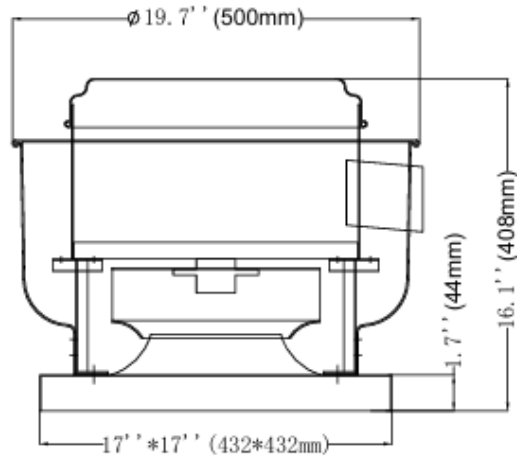

RDU03 Technical Data

Model	Power	AC Motor 1 ϕ	Fan Speed
RDU03	1/6HP	208V-230V/60Hz	1720RPM
	1/6HP	110V -120V/60Hz	